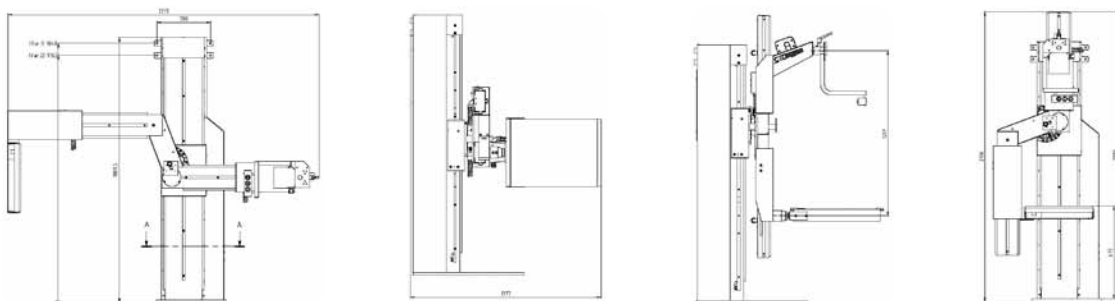

UNIVERSAL STAND

Height adjustment

42-157 cm (central beam from the floor)
electromagnetic brakes

FFD

120-200 cm

Cross arm rotation

rotates +135° / -30°, electromagnetic brakes

X-ray tube rotation

+/- 90°, mechanical brakes

DR-Bucky unit

for flatpanel detector Digirad DR 750, removable moving grid for images of the extremities

Fitting

quick and easy installation on base plate

X-ray generator

50 kW, max. 630 mA, max. 150 kV,
200 kHz, APR and AEC (optional), hand switch

Power supply

3/N/PE, 380V

High voltage cable

pair, flexible, integrated

Tube

VARIAN Rad, 0,6/1,2 mm focal spot, 19 / 50 kW,
max 150 kV (optional different tube available)

Collimator

rotatable, 100 W halogen lamp

Detector

flatpaneldetector Digirad DR 750,
detecting area: 43cm x 43 cm (~17" x 17"),
TFT-amorph Selenium,
resolution: 2480 x 2480 (6,5 mio pixel),
pixel size: 168µm, A/D convert 14 bits,
dynamic range 16,000:1

Grid

moving grid, removable for images of the extremities

Mobile x-ray table

190 x 61 x 71 cm (option: heading sector is able to swing open or swing down)

AEC device

carbon-chamber B3C

Control console

workstation PC with touchscreen monitor,
Digirad control and image processing

DICOM-interfaces

DICOM Worklist and DICOM Store (SCU)

Digirad is a product of

informatics Systemhaus GmbH & Co. KG

Lutherstraße 43, D-02943 Weißwasser | Löbtau Straße 52, D-01159 Dresden

Tel. No: +49 (0) 351 / 44 81 28-0 | Fax: +49 (0) 351 / 44 81 28-29 | E-Mail: info@informatics-systemhaus.de

www.informatics-systemhaus.de | www.digirad.de